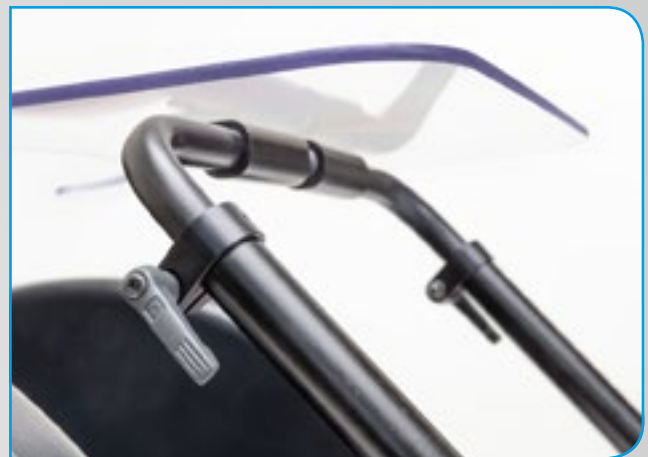

Play and therapy

With the therapy table, you get a work surface that can be adjusted optimally to the anatomical requirements of the child. The tool-free attachment gives the possibility to attach or remove the table easily. This handling feature supports you at the daily care of your child.

Findus	•
Filou	•
Slash	•
Junior2	•
Little	•

Therapietisch komplett inklusive Befestigung abnehmbar
therapy table complete including attachment detachable

Befestigungsklemme für Rahmenrohrdurchmesser 23mm
mounting clamp for frame tube diameter 23mm

Adaption am 23mm Rahmenrohr
adaptation to the 23mm frame tube

stufenlos einstellbare Tischhöhe und Tischwinkel
infinitely adjustable table height and table angle

Therapietisch am Rollstuhl Slash montiert
therapy table mounted on the wheelchair Slash